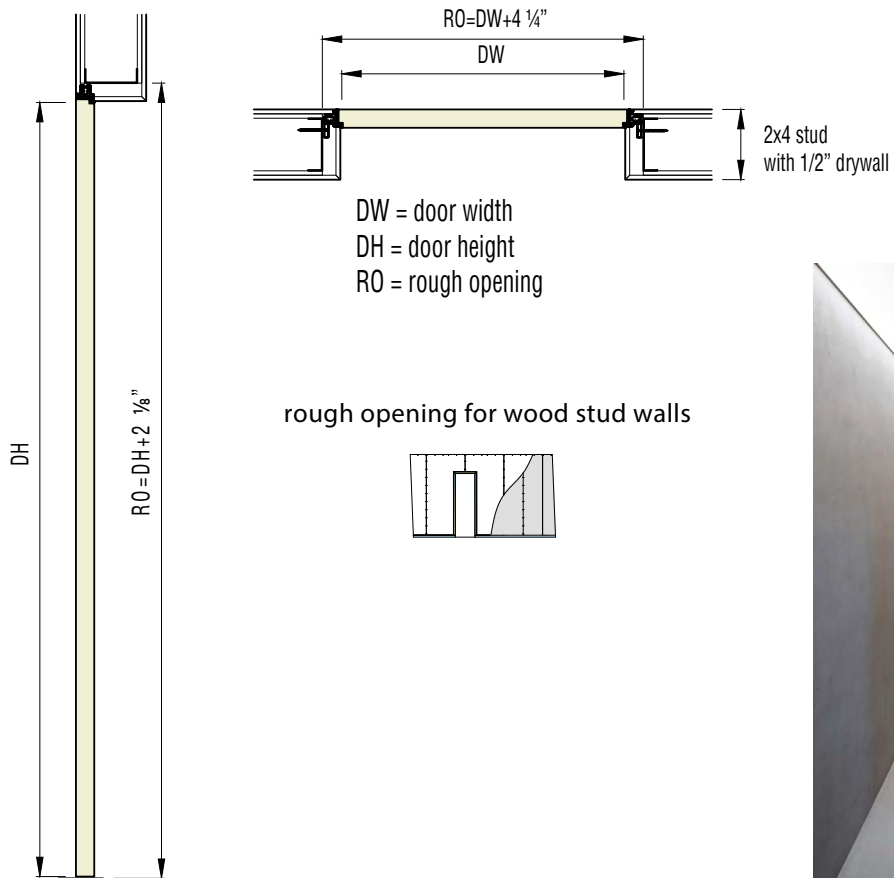

FRAMELESS DOOR  
**Fortius 52**

# FORTIUS 52 | frameless interior door

High-end finishes. Highly customizable. Up to 11'-6" tall.