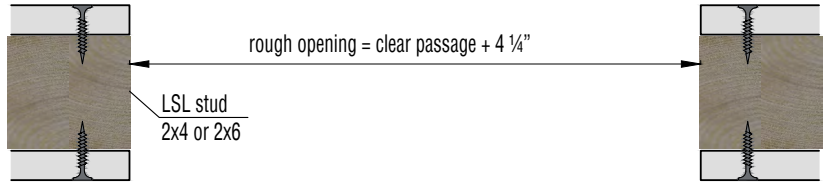

Step 1: Rough opening preparation