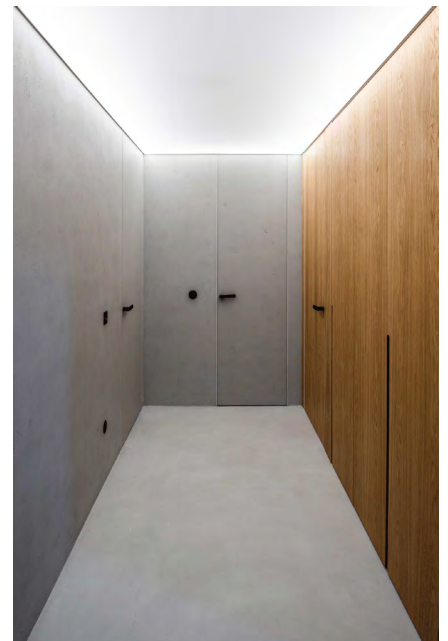

FRAMELESS DOOR  
**Fortius 52**

# FORTIUS 52 | frameless interior door

High-end finishes. Highly customizable. Up to 11'-6" tall.