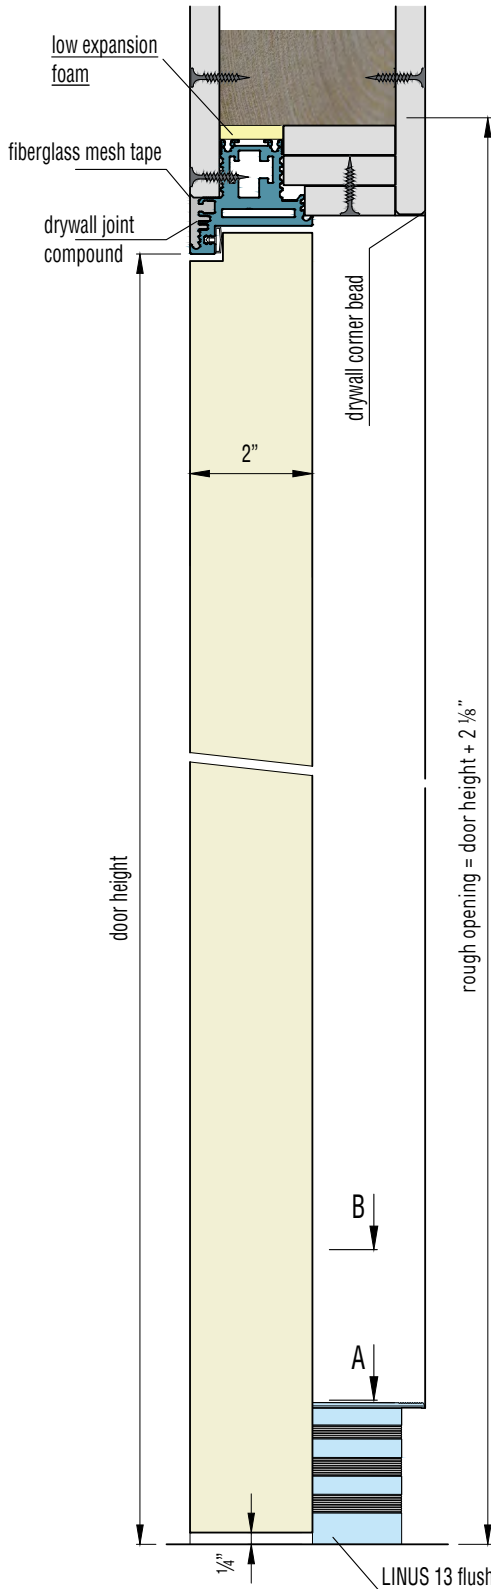

# FORTIUS 52 | frameless interior door

High-end finishes. Highly customizable. Up to 11'-6" tall.

# FORTIUS 52

FRAMELESS DOOR  
RIGHT HAND INSWING

## Step 1: Rough opening preparation